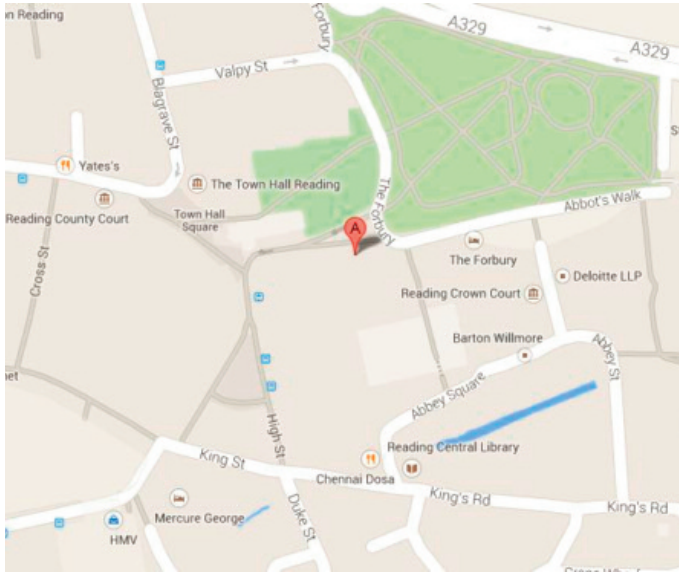

Directions to Forbury People's Reading office

Forbury People Limited is based at Clarkslegal's Reading office.

Reading office

Forbury People Limited
One Forbury Square
The Forbury
Reading
Berkshire
RG1 3EB
ENGLAND

Car (From M4 Junction 10)

From the A329, take the second turn off signposted Reading. Turn left at the roundabout into London Road and continue through 7 sets of traffic lights. After passing the Royal Berkshire Hospital on your left, turn right into Sidmouth Street. At the bottom of Sidmouth Street turn right into Queens Road, getting into the left hand lane at the next set of lights. Continue round the bend and over the canal and, filter left into Kings Road before you approach the next traffic lights. Take the second right into Abbey Street and then bear left into Abbey Square. Only limited parking is available under Forbury Square and must be booked in advance - turn right at the end of Abbey Square and then right again into the car park.

Car (From M4 Junction 11)

Take the A33 into Reading and continue over 4 roundabouts. After approx. 3 miles, you'll see Reading Audi on your right before passing under a road bridge and you should then get into the right hand lane at the next set of traffic lights to turn right on to Queens Road. Once on Queens Road you'll pass the Oracle Centre on your left. At the third set of lights get into the left hand lane and continue round the bend and over the canal and, filter left into Kings Road before you approach the next traffic lights. Take the second right into Abbey Street and then bear left into Abbey Square. Only limited parking is available under Forbury Square and must be booked in advance - turn right at the end of Abbey Square and then right again into the car park.